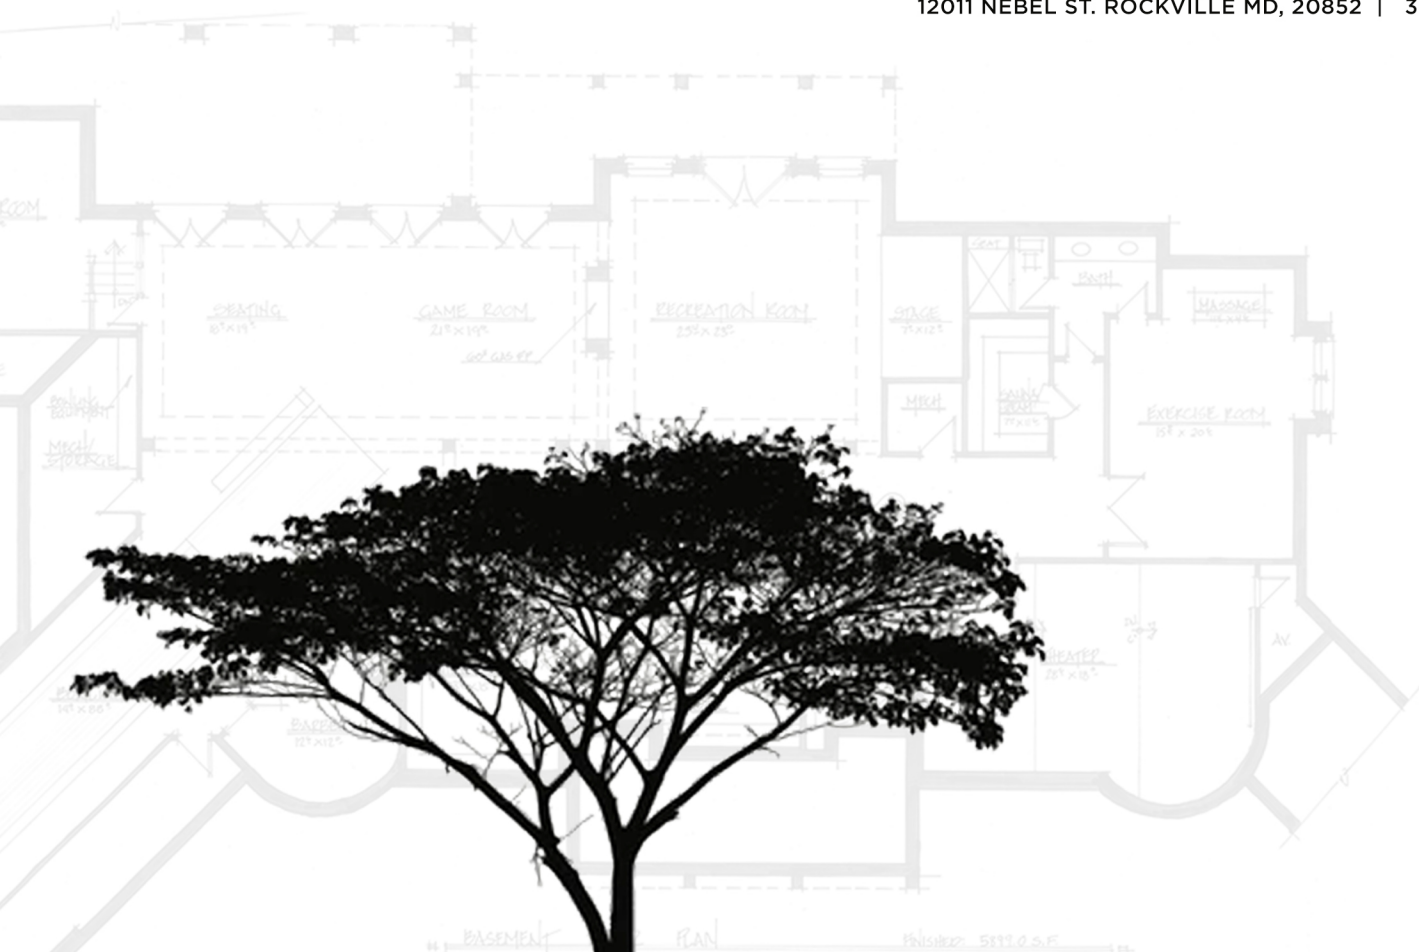

www.ASerengetiBuild.com

12011 NEBEL ST. ROCKVILLE MD, 20852 | 301 640 5010